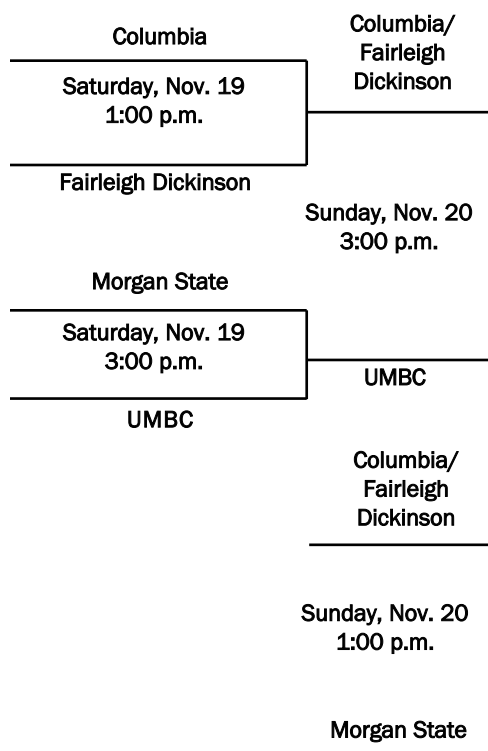

Third Annual UMBC Retriever Tip-Off Tournament Saturday, Nov. 19-Sunday, Nov. 20

UMBC Tip Off Tournament 2005

Scouting Morgan State... First-year head coach Donald Beasley and Morgan State were picked to finish 11th in the Mid-Eastern Athletic Conference preseason poll. Last year the Lady Bears finished last (11th-place) in the conference with a 4-23 overall record and 2-16 league mark. The Lady Bears, who defeated Bethune-Cookman twice last season for their lone conference wins return eight letterwinners, including two starters in junior guard Whitney Johnson (9.2 points, which ranked 19th in the MEAC, 2.5 rebounds) and sophomore center Britney Griffin (4.2 ppg, 4.7 rpg). Also returning for Morgan State are juniors Sarissa Gaskins (5-11, G/F, 4.2 ppg, 2.4 rpg), Latricia Jones (6-2, F/C, 5.3 ppg, 6.5 rpg) and Robyn Munford (5-6, G, 2.2 ppg, 1.5 rpg). Jennyffer Vargas, a 6-1 forward from Miami, Fla., also returns to the Lady Bears after missing the 2004-05 season due to an injury. Vargas averaged 5.7 points and 5.6 rebounds a game during her sophomore season.

Scouting Columbia... Columbia enters the season with a young squad, featuring one senior and three juniors on its roster. The Lions return this season with just one starter returning and seven letterwinners coming back after a 12-15 season last year. Susan Kern and Adia Revell both graduated after leading the team in scoring at 10.5 and 9.5 ppg, respectively. Junior Megan Griffith is first-year head coach Paul Nixon's top returning player. Griffith started all 27 games last year, averaging 32.0 minutes per game and 7.9 ppg. Griffith ranked third on the team in scoring at 7.9 ppg and led the team in assists with 3.5 per game. She ranked sixth in the Ivy League in assists, second in free throw percentage (.875) and 14th in steals. The Lions last season went 5-9 in the Ivy League, finishing tied for fifth in the conference standings.

Scouting Fairleigh Dickinson... FDU lost three starters from a squad that went 2-25 last year and 1-17 in the Northeast Conference as Erin Mills, Kaneshia Wright and Kay Odenwaelder will not be back this season. Odenwaelder and Mills were also the team's leading scorers the last two seasons. The emergence of all-rookie team center Jennifer Walkling in 2004-05 may have foreshadowed a bright future for the Knights. Walkling ranked 12th in the NEC in field-goal percentage last season (44.6) and started the last 12 games for FDU. Senior Krissy Suckow (pictured) (8.7) is the team's second-leading scorer behind Walkling and will need to step up her offense due to the loss of Odenwaelder and Mills. Eight freshmen newcomers will most likely determine FDU's fate for the season. Interestingly, Head Coach Sandy Gordon Gaglioti signed the Coombs' triplets (Ashley, Heather, Lauren) from Trumbull, CT.